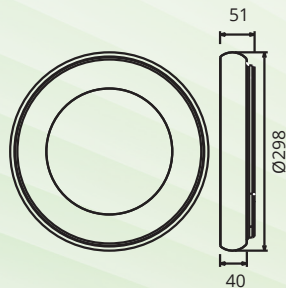

DONUT LED Ceiling Light

Available in Surface or Pendant Mount

25W

Up to 70%
energy saving

Surface Mount
SKU 31205

Pendant Mount
SKU 31206

FEATURES

- Up to 70% energy saving compared to standard CFL
- Long lifetime of 40,000 hours
- Triac Dimmable
- 120° wide beam angle
- Cool White 4000K
- No UV/IR light
- Environment friendly, without Mercury or any other hazardous substances

SURFACE MOUNT
SKU: 31205

PENDANT MOUNT
SKU: 31206

Power	25W
Input Voltage	AC200-240V
Power Factor	≥ 0.9
Lumen ± 5%	1900
Beam angle	120°
Lifespan	40,000Hrs
CRI	≥ 80
Ingress Protection	IP40
Dimension	Ø298*50mm
Suspension	1500mm