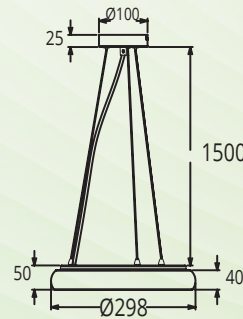

DONUT LED Ceiling Light

Available in Surface or Pendant Mount

25W

Up to 70%
energy saving

Surface Mount
SKU 31205

Pendant Mount
SKU 31206

FEATURES

- Up to 70% energy saving compared to standard CFL
- Long lifetime of 40,000 hours
- Triac Dimmable
- 120° wide beam angle
- Cool White 4000K
- No UV/IR light
- Environment friendly, without Mercury or any other hazardous substances

SURFACE MOUNT
SKU: 31205

PENDANT MOUNT
SKU: 31206

Power	25W
Input Voltage	AC200-240V
Power Factor	≥ 0.9
Lumen ± 5%	1900
Beam angle	120°
Lifespan	40,000Hrs
CRI	≥ 80
Ingress Protection	IP40
Dimension	Ø298*50mm
Suspension	1500mm